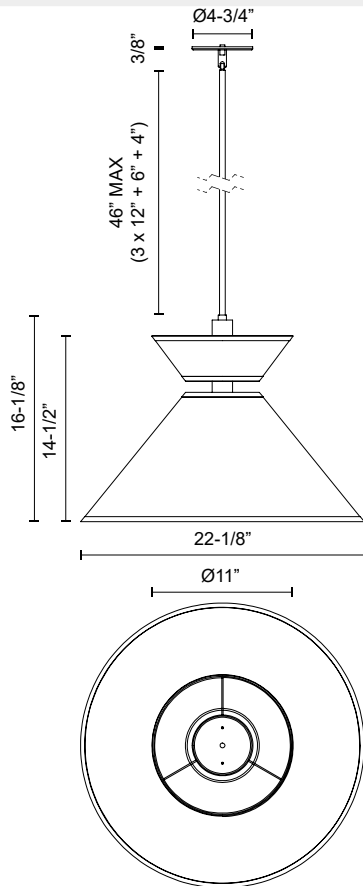

alora mood

P. 1.855.855.8926

CANADA: 19054 28TH Avenue Surrey - BC V3Z 6M3

USA: 3035 E. Lone Mountain Rd - Las Vegas, NV, 89081

CHAPELLE PD543022

FIXTURE DIMENSIONS	D22-1/8" x H16-1/8"
LAMP TYPE	E26
MAX WATTAGE	60W
BULB QTY	1
BULBS INCLUDED	No
VOLTAGE	120V
SHADE DIMENSIONS	D22-1/8" x H10-1/8"
MATERIAL	Aluminum; Linen; Steel;
ROD LENGTH	46" Max (3x12" + 1x6" + 1x4")
DIAMETER OF ROD	1/2"
WIRE LENGTH	60"
MINIMUM HANG HEIGHT	18"
SLOPED CEILING ADAPTABLE	Yes, Up to 45 Degrees
LOCATION	Dry
CANOPY DIMENSIONS	D4-3/4" x H3/8"
BRAND	Alora Mood

[D - Diameter, L - Length, W - Width, H - Height, E - Extension]

AVAILABLE FINISHES:

PD543022AGWL
Aged Gold/White
Linen

PD543022MBWL
Matte
Black/White Linen

*For complete warranty terms, please visit: www.aloralighting.com/warranty